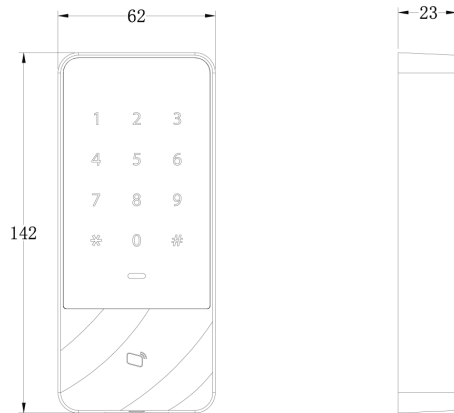

Dimensions

Application

Small Office
One door controller