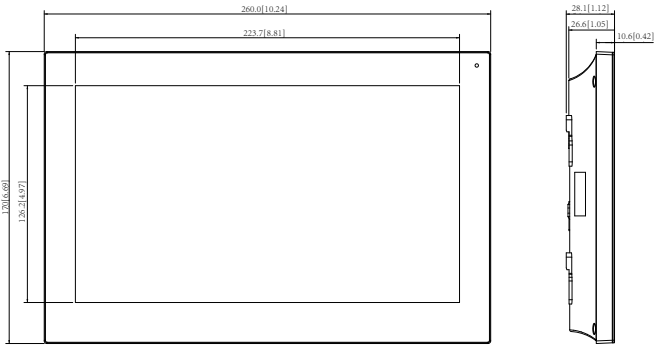

Basic Parameter

Screen Type	Capactive screen
Display	10-inch TFT LCD
Resolution	1024 (H) × 600 (V)
Video Compression	H.264
Audio Compression	G.711a, G.711Mu, G.711u, PCM
Audio Input	1 channel all-direction microphone
Audio Output	1 channel
Audio Mode	Support dual-way bidirectional talk
Audio Enhancement	Support echo suppression/DNR

Alarm Parameter

SOS Alarm	Support
-----------	---------

General Parameter

Casing	PC+ABS
Appearance Color	Black
Power Supply	Standard PoE DC 12V 1A
Power	Optional
Installation	Surface
Certifications	CE/FCC
Dimensions	260 mm × 170 mm × 28 mm (10.24" × 6.69" × 1.10")
Operating Temperature	-10°C to +55°C (+14°F to +131°F)
Operating Humidity	10%RH-90%RH (No condensation)
Power Consumption	≤7W (Work)

Dimensions (mm[inch])

Application